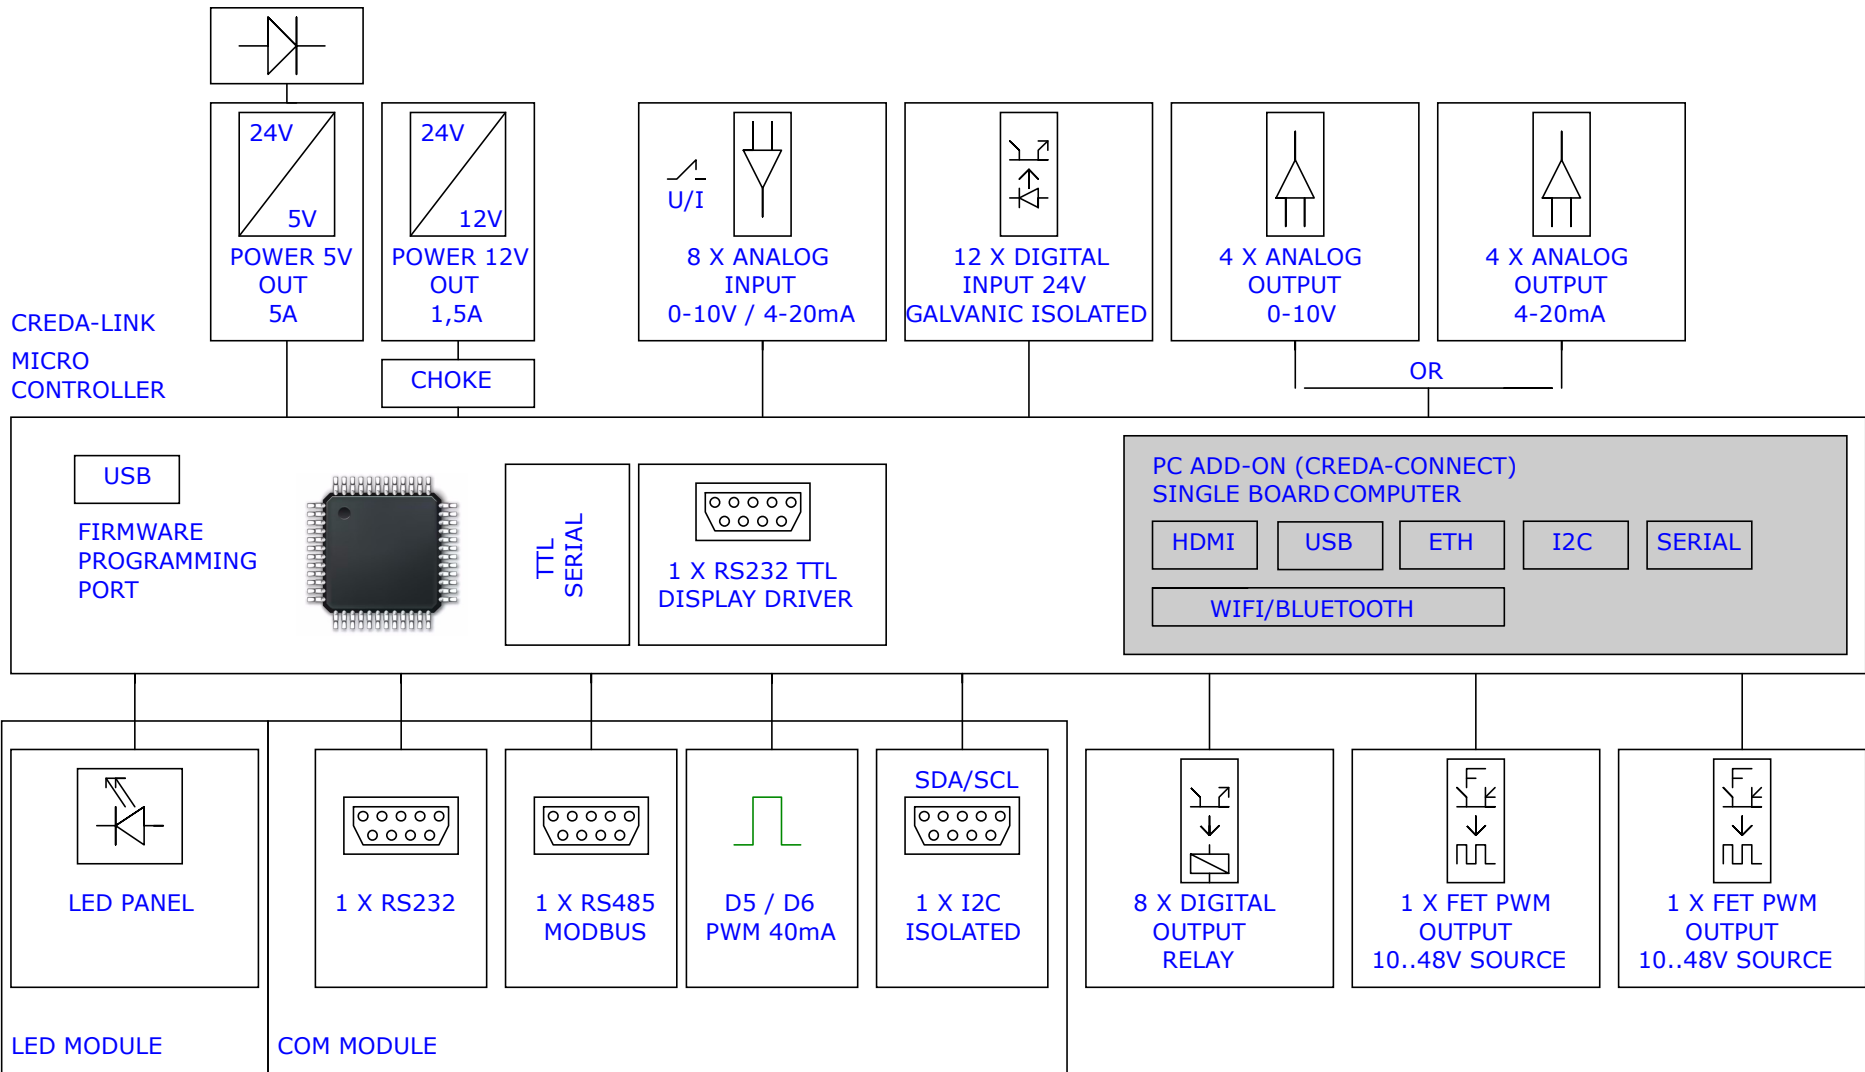

**BLOCK DIAGRAM  
1284.8R2**

TITLE: <b>BLOCK DIAGRAM 1282.8R2</b>		REV: <b>1.9.5</b>
	Company: <b>VDH SYSTEMS</b>	Sheet: <b>8/8</b>
	Date: <b>2024-10-25</b> Drawn By: <b>DannyVdH</b>	